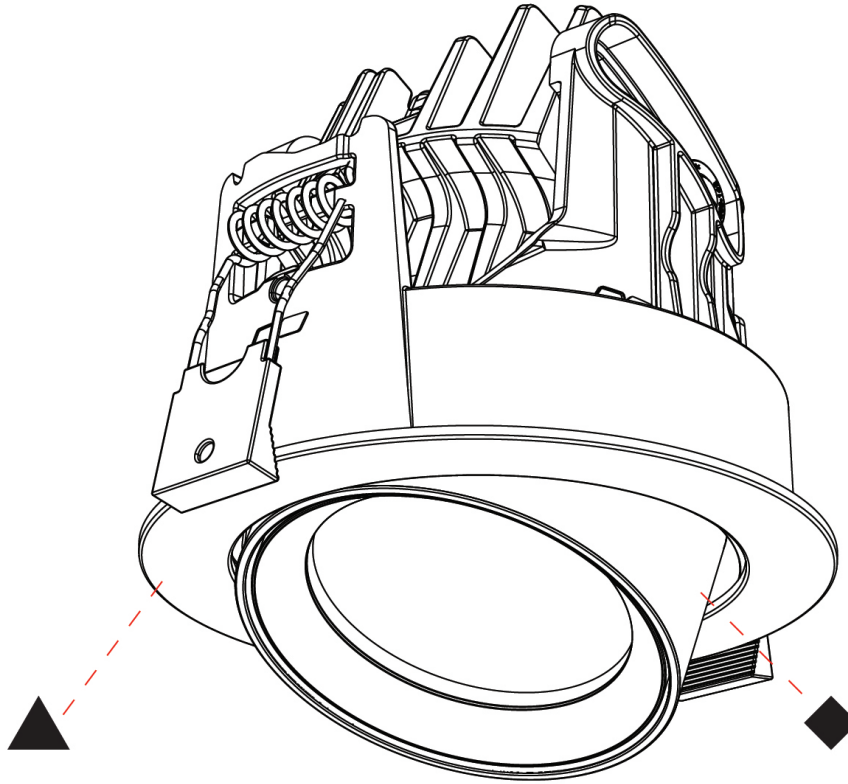

CENTRIQ ROUND ADJUSTABLE RECESSED

A35977-

PROJECT

TYPE

SPECIFIER

QUANTITY

DATE

A